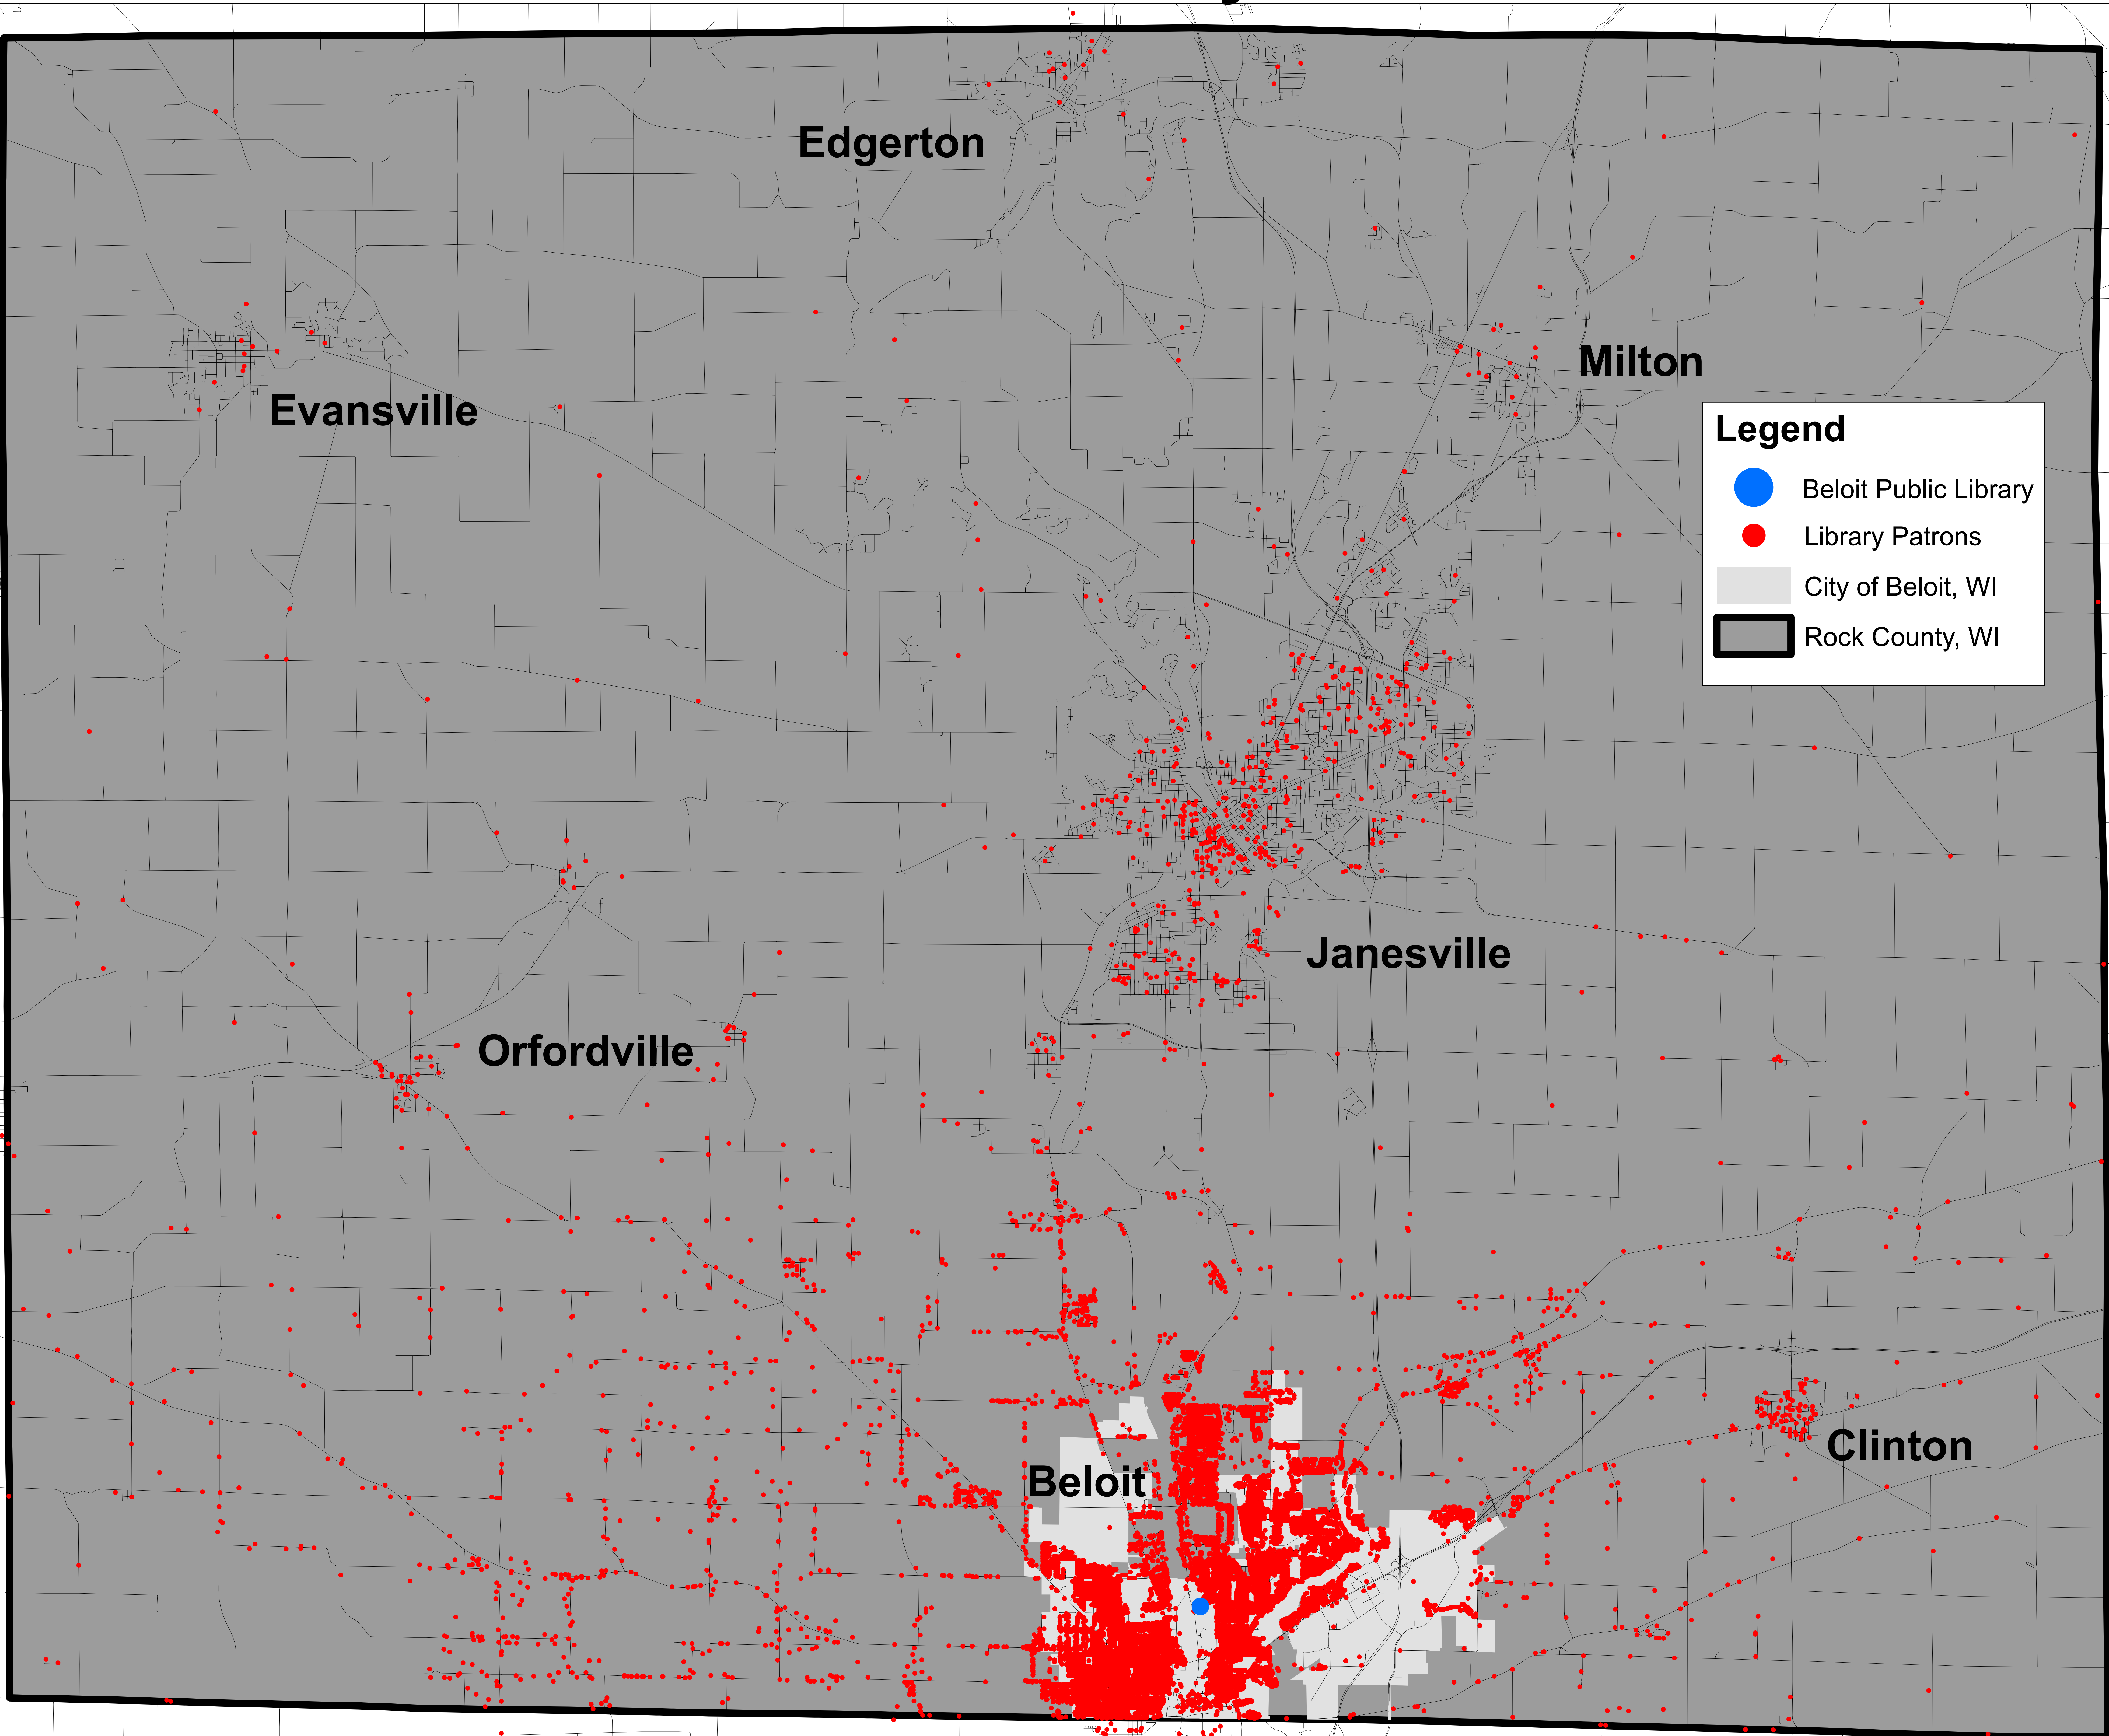

Beloit Public Library Patrons

Legend

- Beloit Public Library
- Library Patrons
- City of Beloit, WI
- Rock County, WI